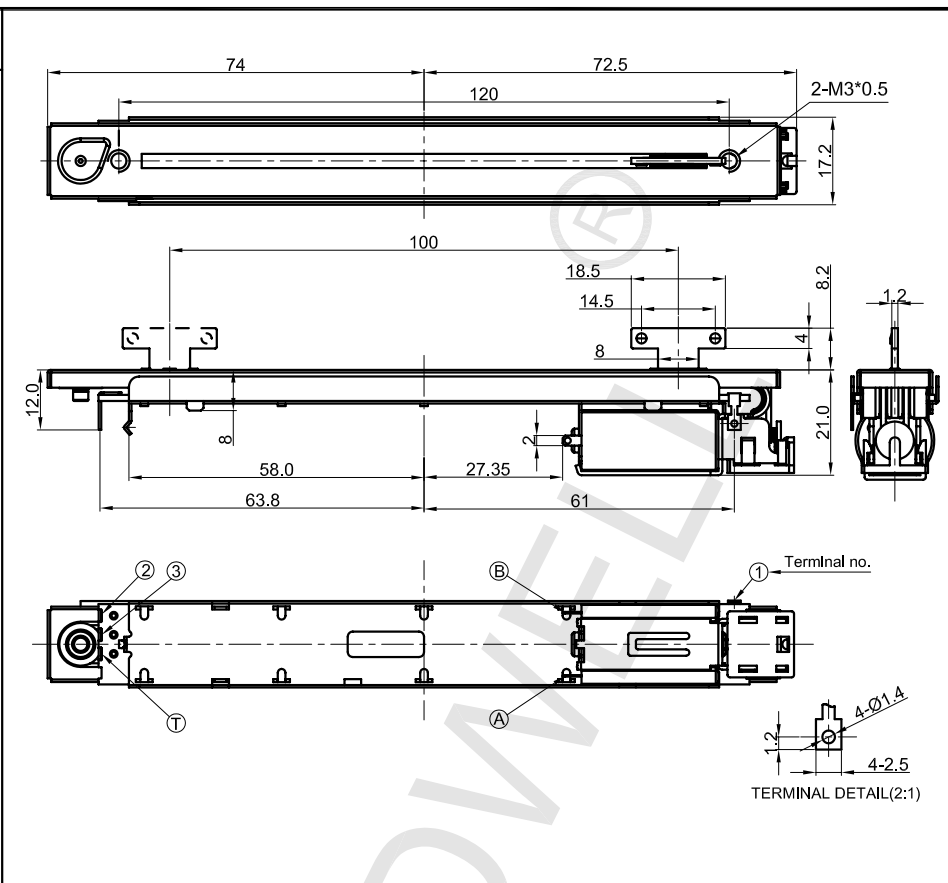

# SM Series MOTORIZED FADER

企业微信，扫码有惊喜

升威官网，发现更多产品

MODEL 品名	DIMENSIONS 尺寸	UNIT:mm
----------	---------------	---------

## SM SERIES CIRCUIT DIAGRAM

Motor

moving direction of lever and contacts

Touch sense track

Servo track